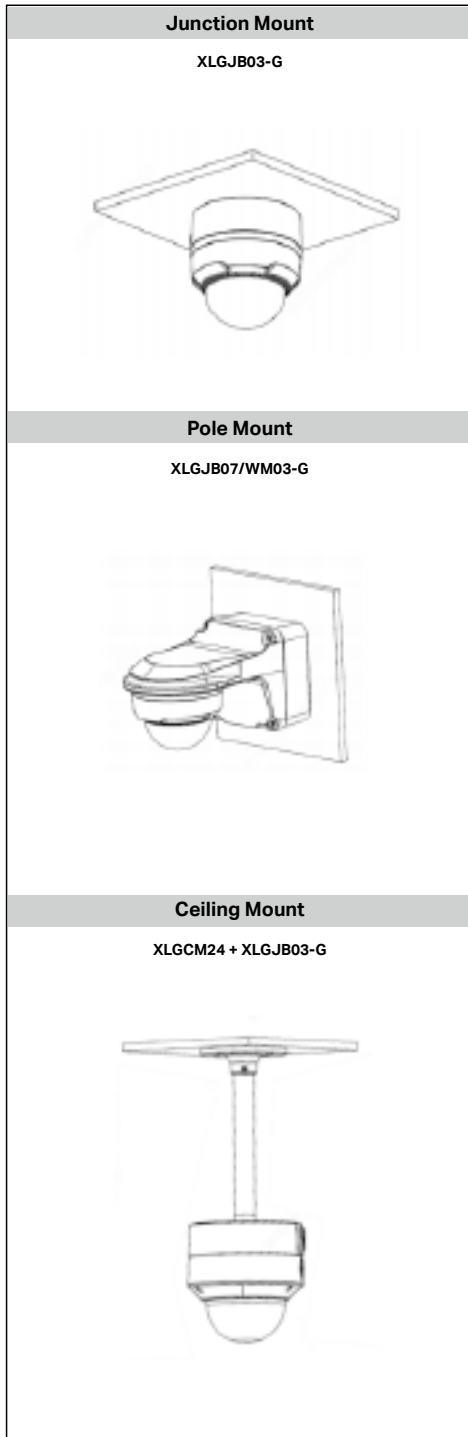

INLGTO2IRWF

2.1 MP Vandal Proof Fixed Turret
Network Camera w/IR, SD Slot

Product Specifications

*Design and specifications are subjects to change without notice.